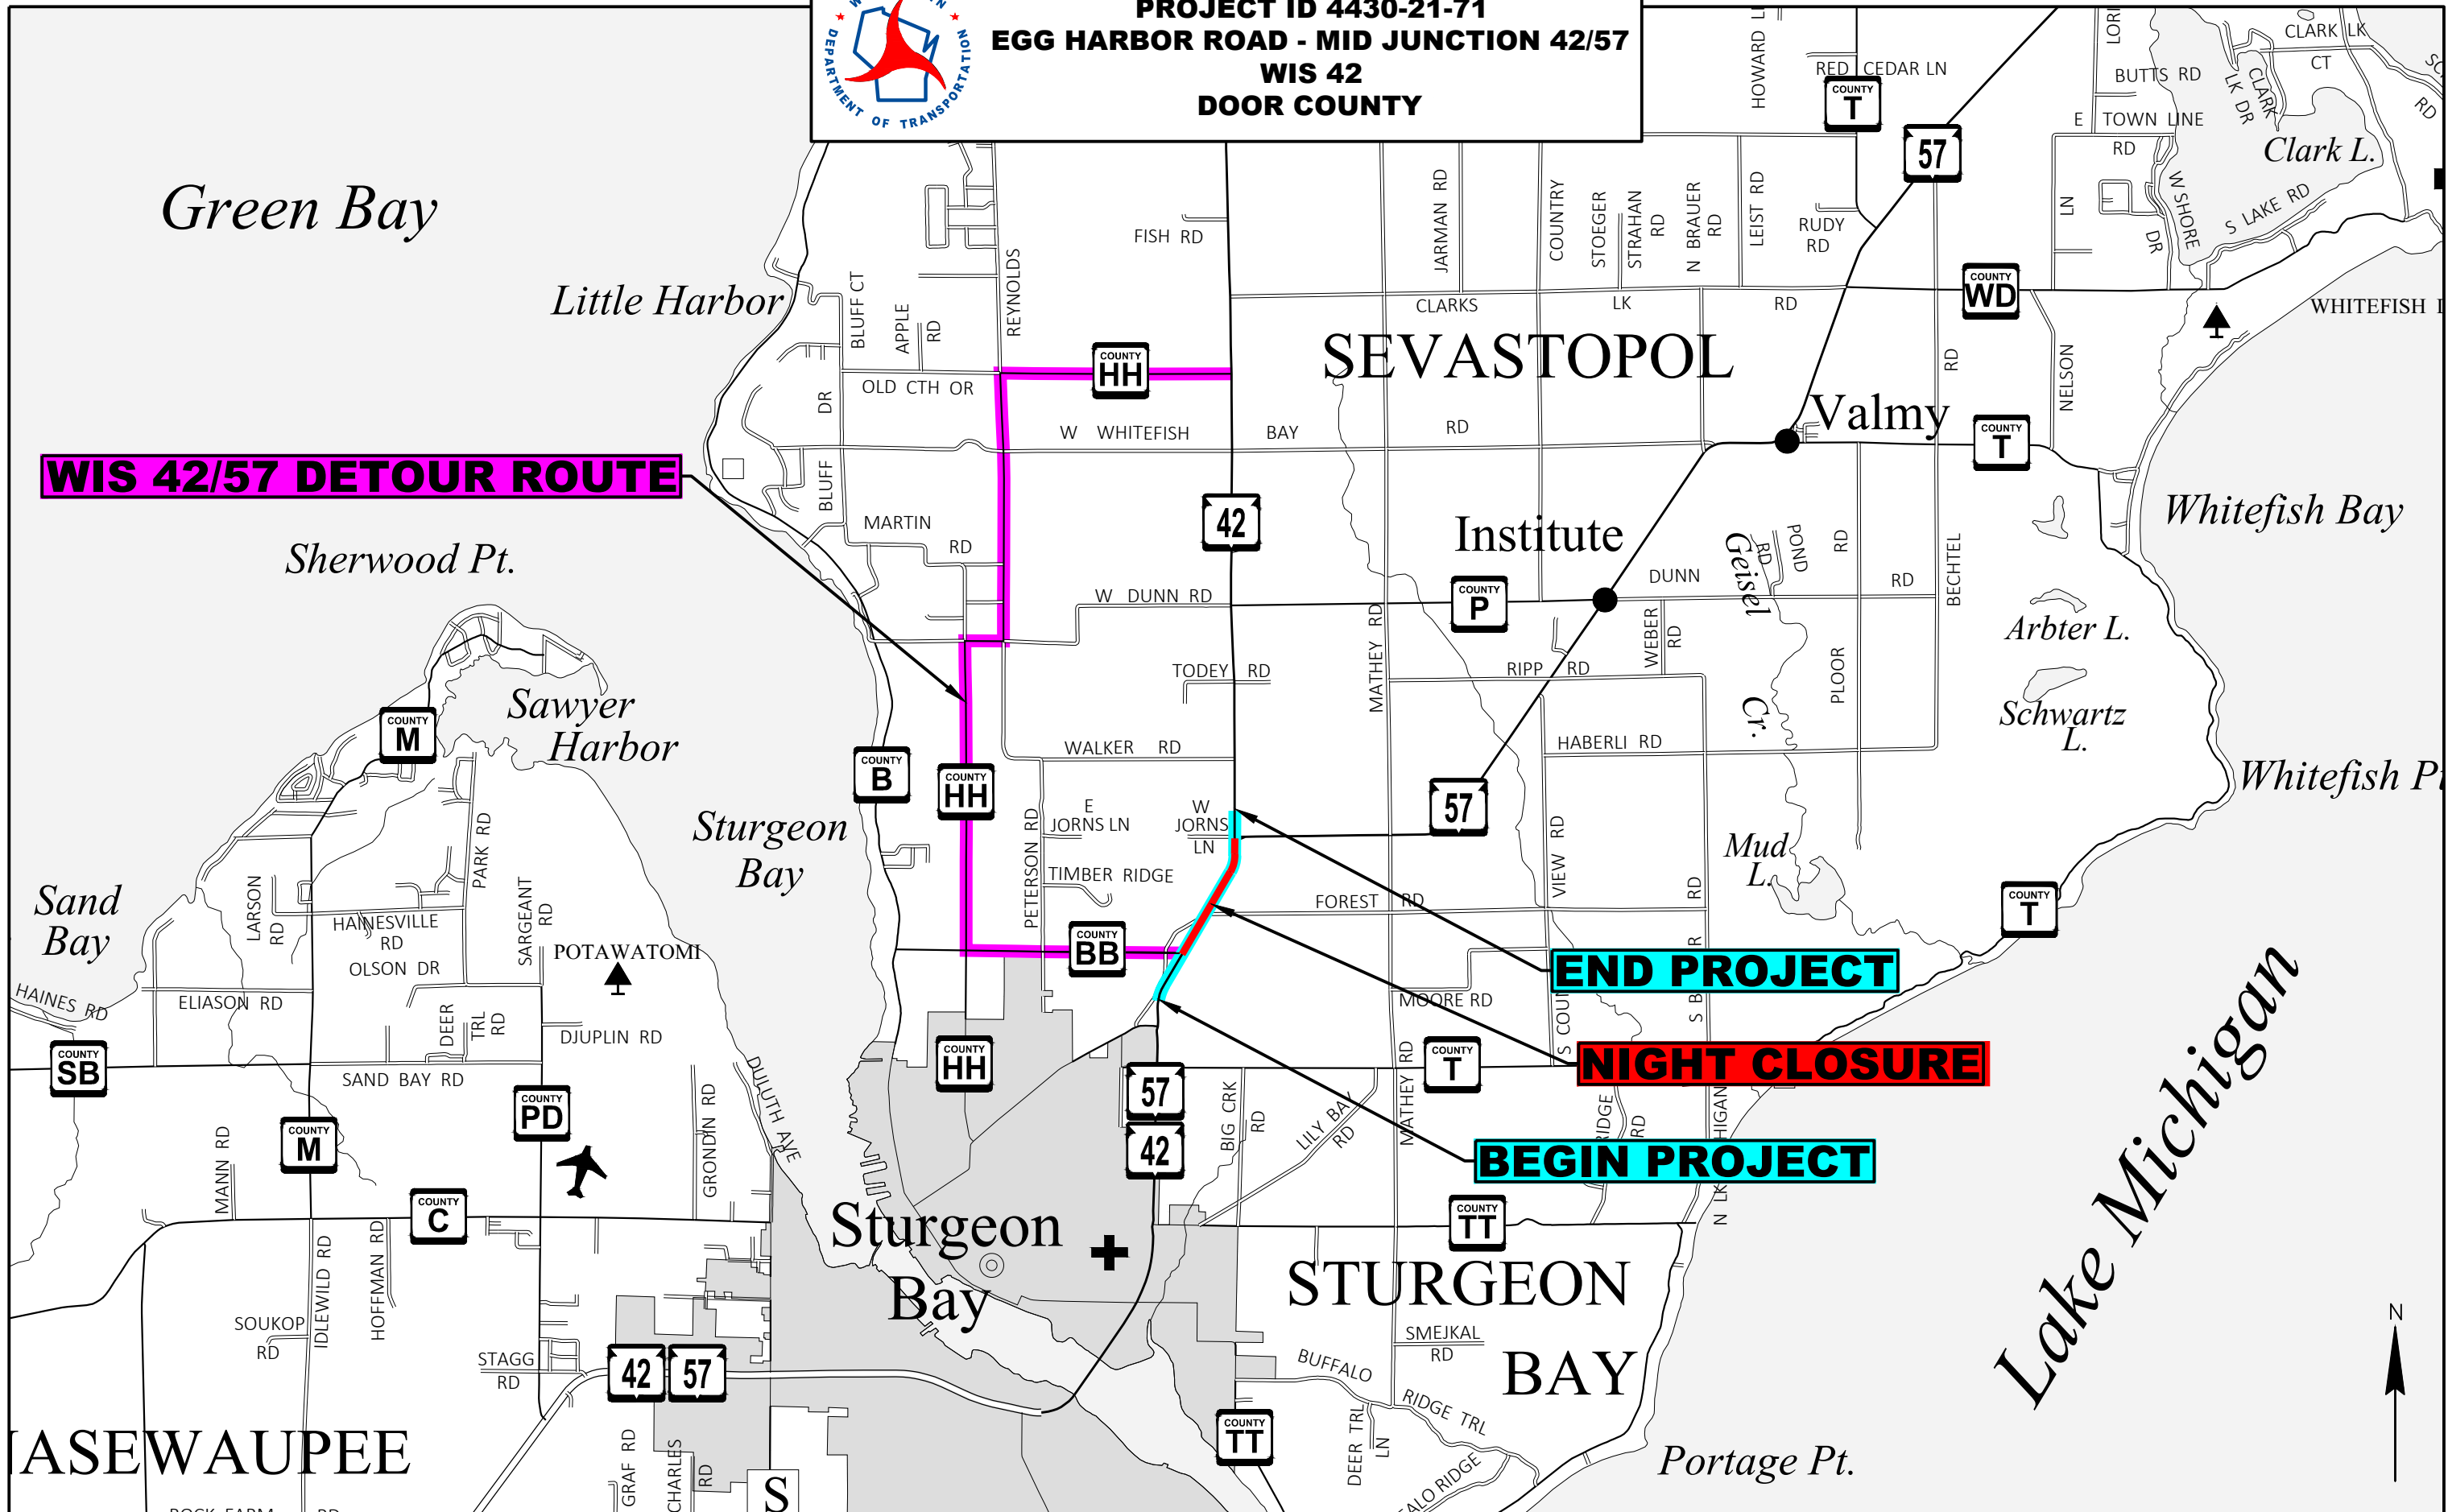

 **PROJECT ID 4430-21-71**
EGG HARBOR ROAD - MID JUNCTION 42/57
WIS 42
DOOR COUNTY

DETOUR B
NIGHT CLOSURES (6PM-6AM)