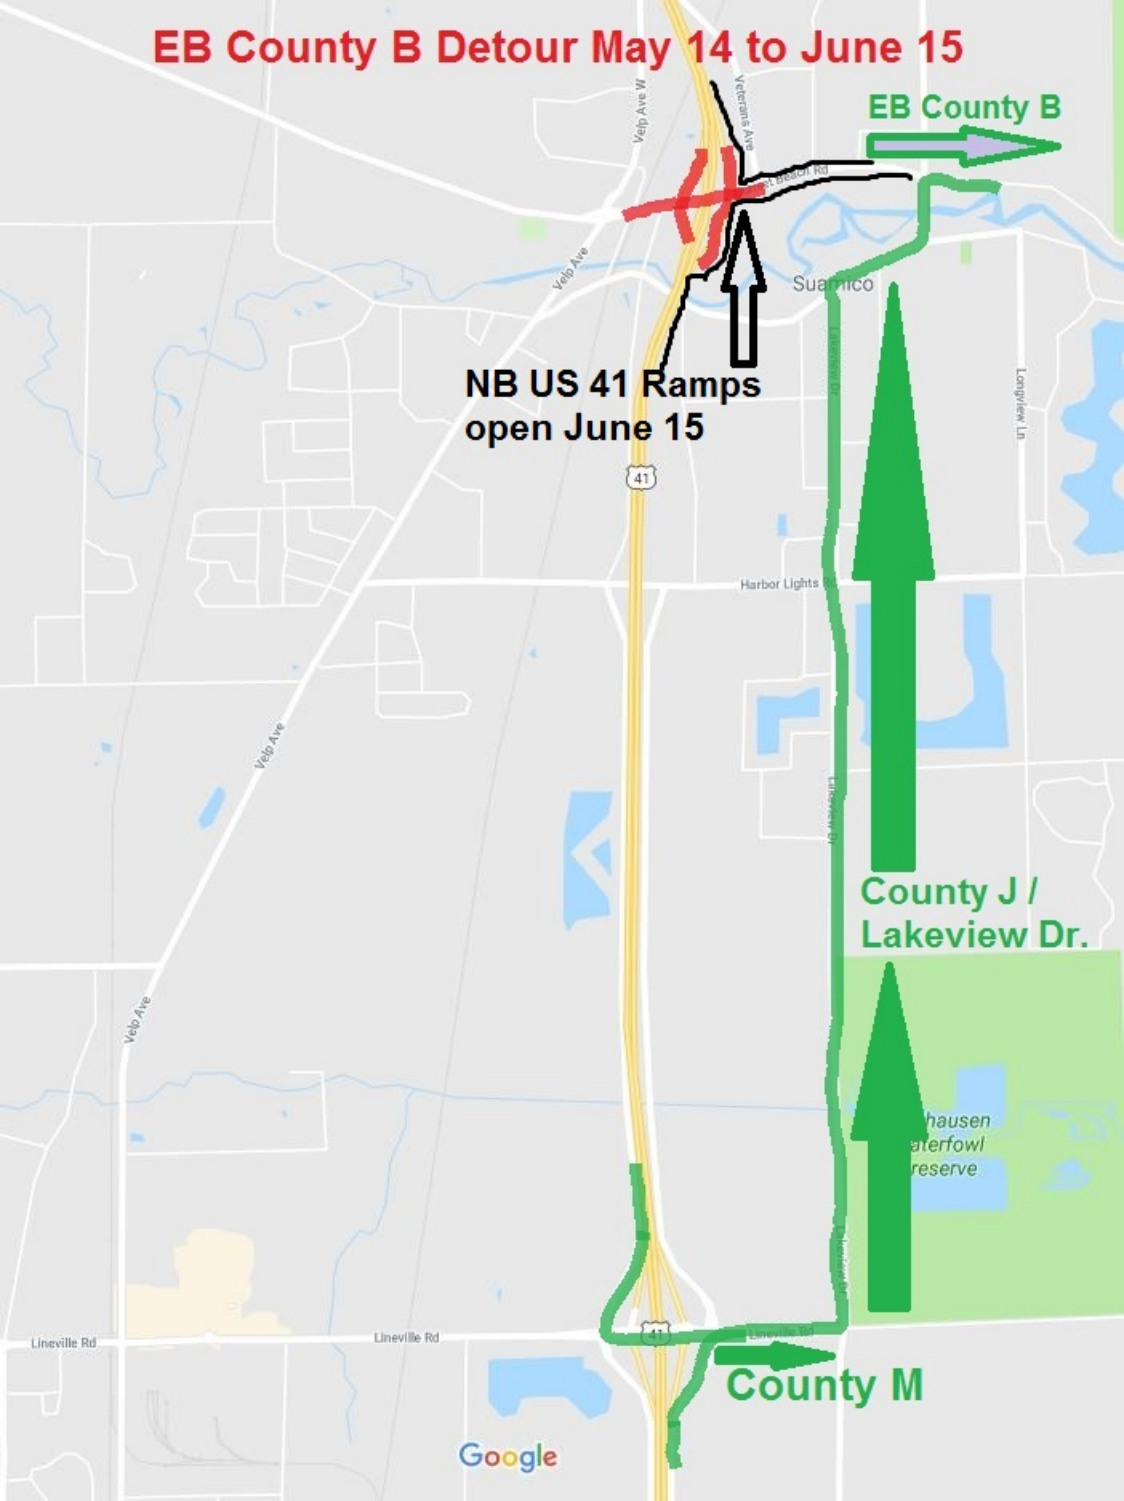

EB County B Detour May 14 to June 15

EB County B

NB US 41 Ramps
open June 15

County J /
Lakeview Dr.

County M