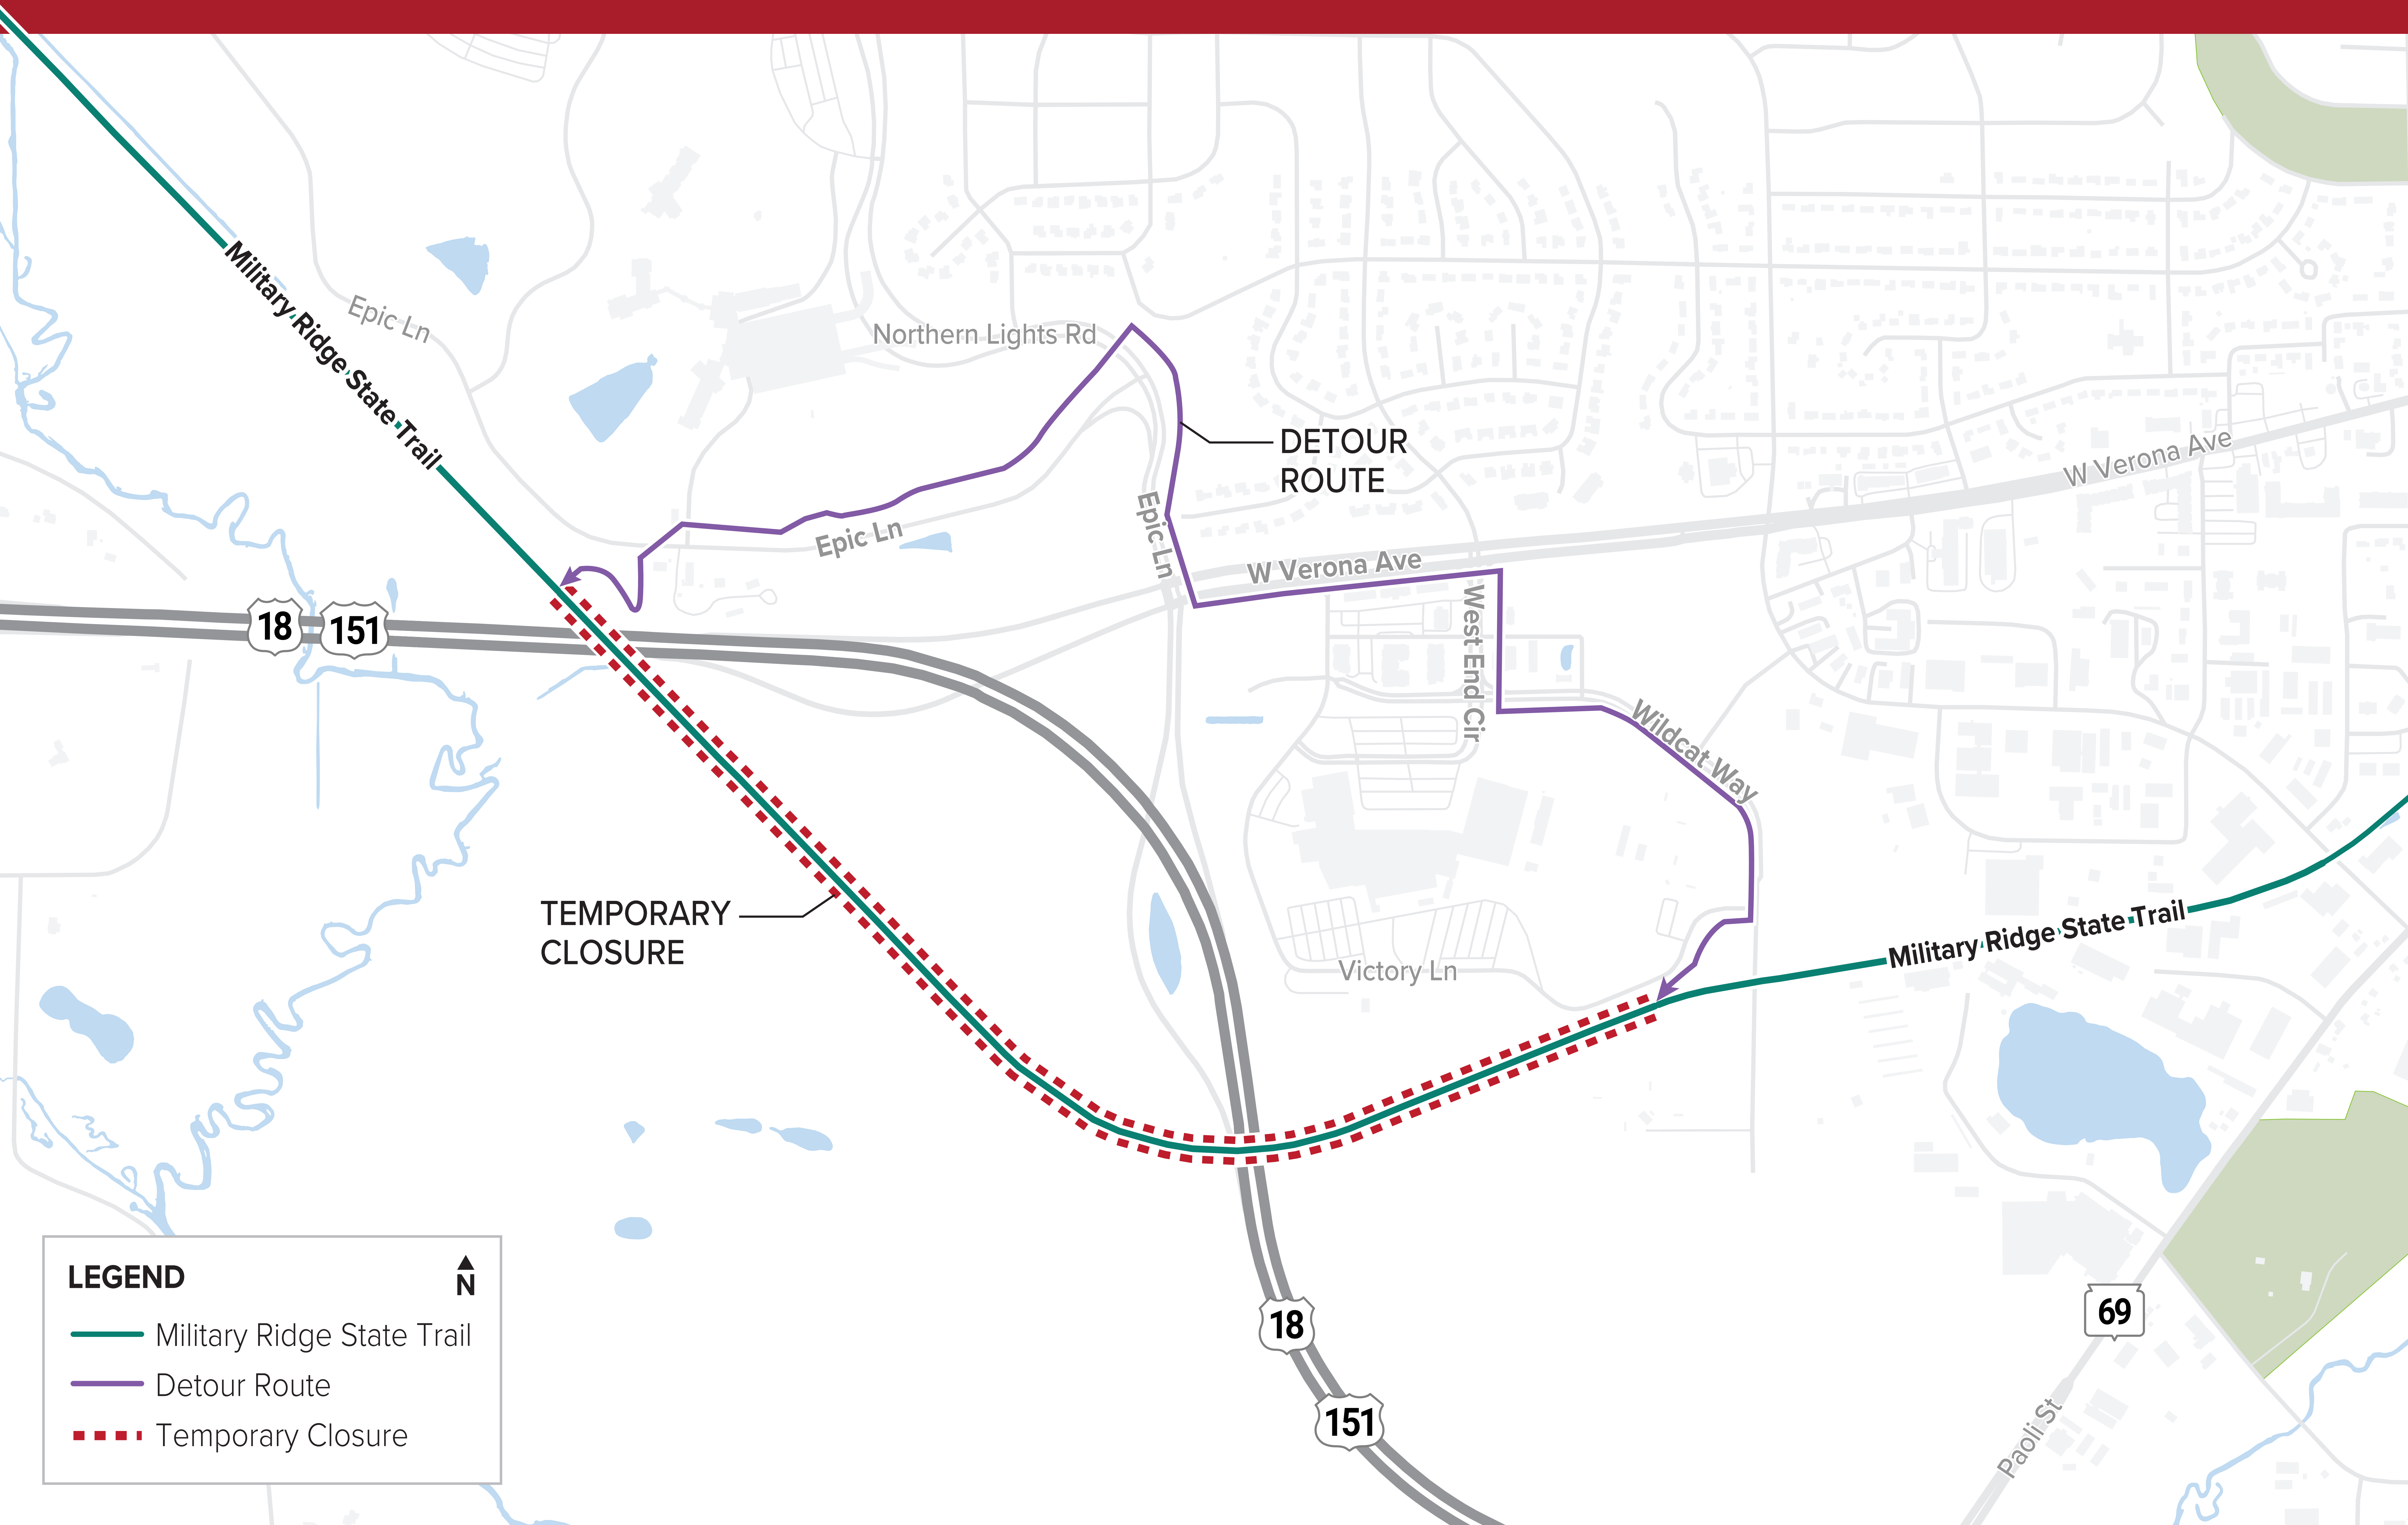

Military Ridge State Trail Detour

LEGEND

-  Military Ridge State Trail
-  Detour Route
-  Temporary Closure