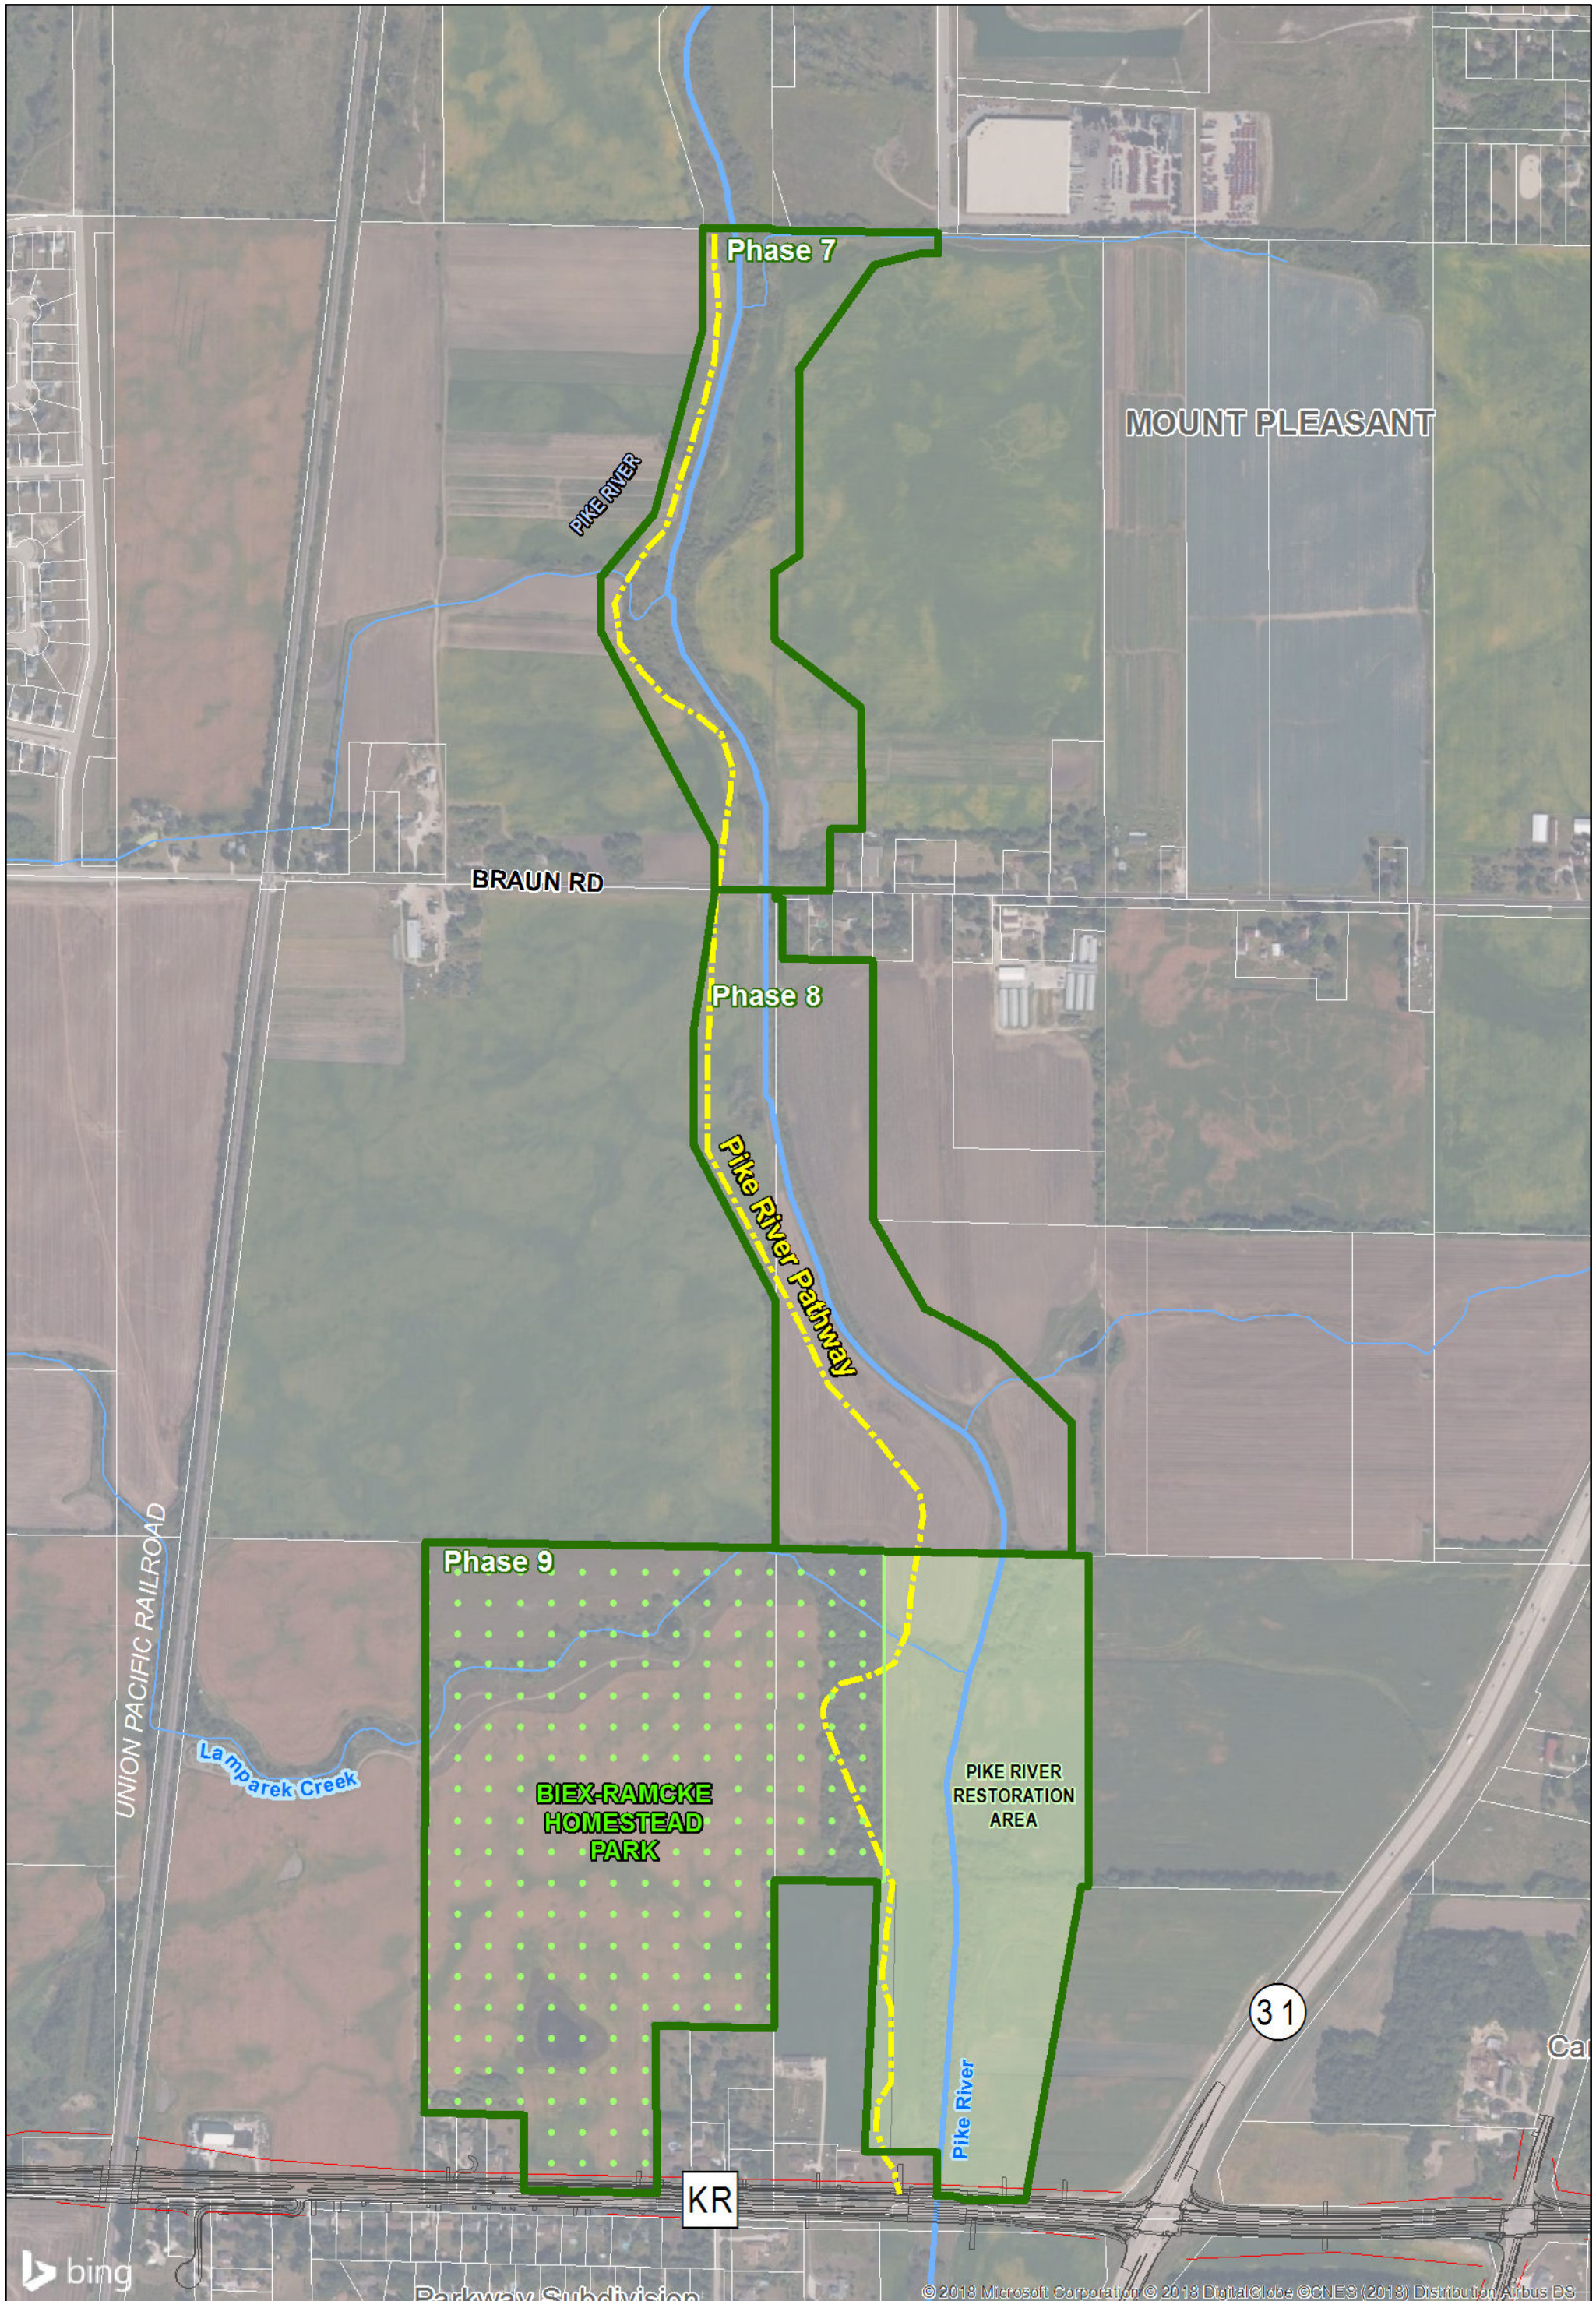

## **Appendix F**

### **Pike River Improvement Project**

- Legend**
- █ Pike River Improvement Project
  - - - Pike River Pathway
  - █ Biex Ramcke Homestead Park
  - - - Proposed ROW
  - █ Pike River Restoration Area

01/02/2019

**COUNTY KR-PHASE 2  
Pike River Improvement Project**

- Legend**
- Proposed Stormwater Detention Pond
  - Pike River Restoration Area
  - Impact Area
  - Biex Ramcke Homestead Park
  - Pike River Pathway
  - Proposed ROW

01/02/2019

**COUNTY KR-PHASE 2**

**Impact to Pike River Restoration Area and Biex Ramcke Homestead Park**